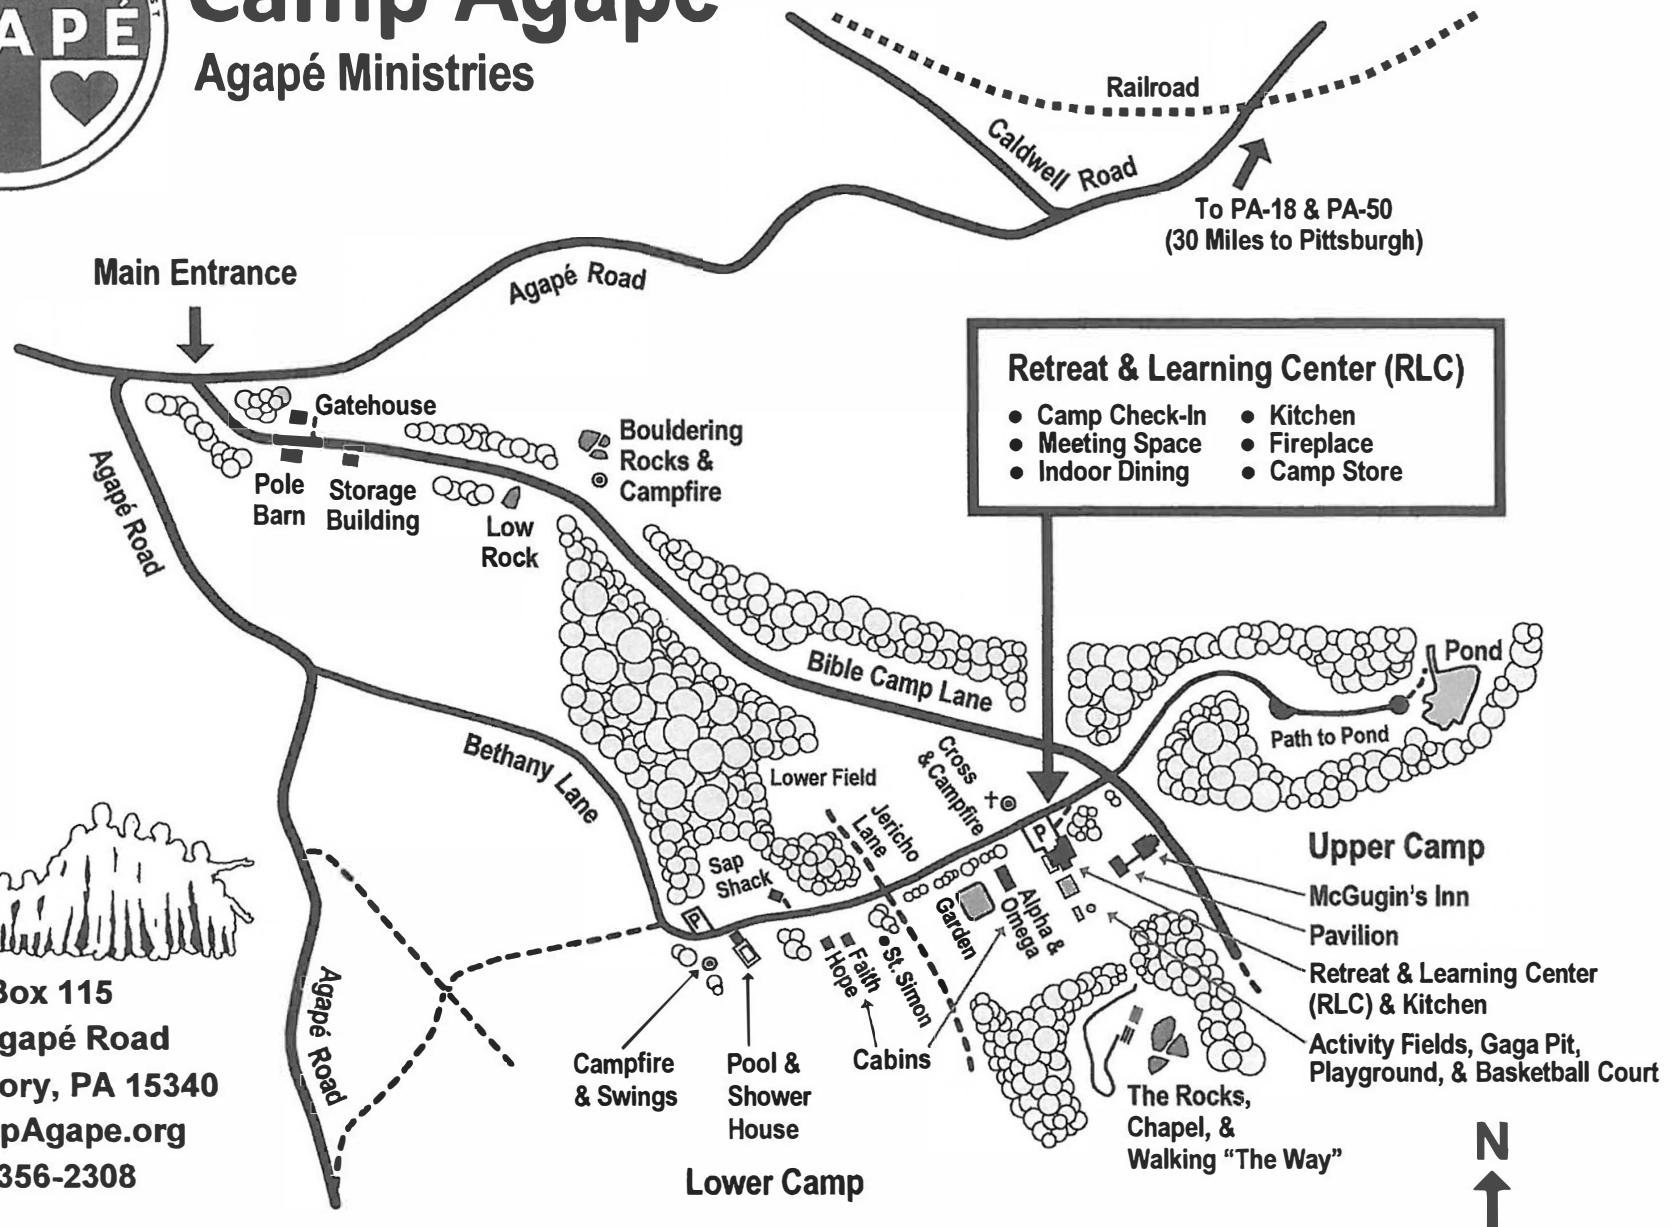

Camp Agapé

Agapé Ministries

Retreat & Learning Center (RLC)

- Camp Check-In
- Meeting Space
- Indoor Dining
- Kitchen
- Fireplace
- Camp Store

PO Box 115
 72 Agapé Road
 Hickory, PA 15340
 CampAgape.org
 724-356-2308